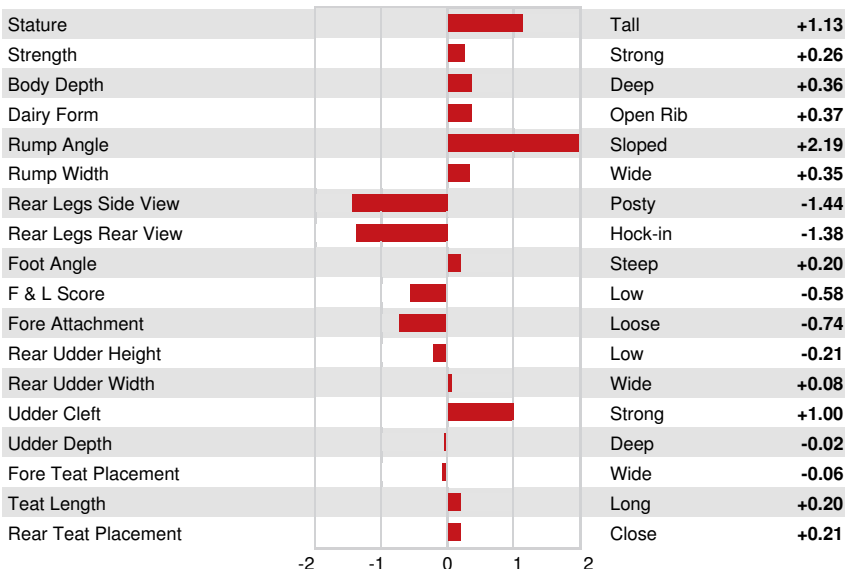

PEAK BOMBERO MAXIMA

DAM