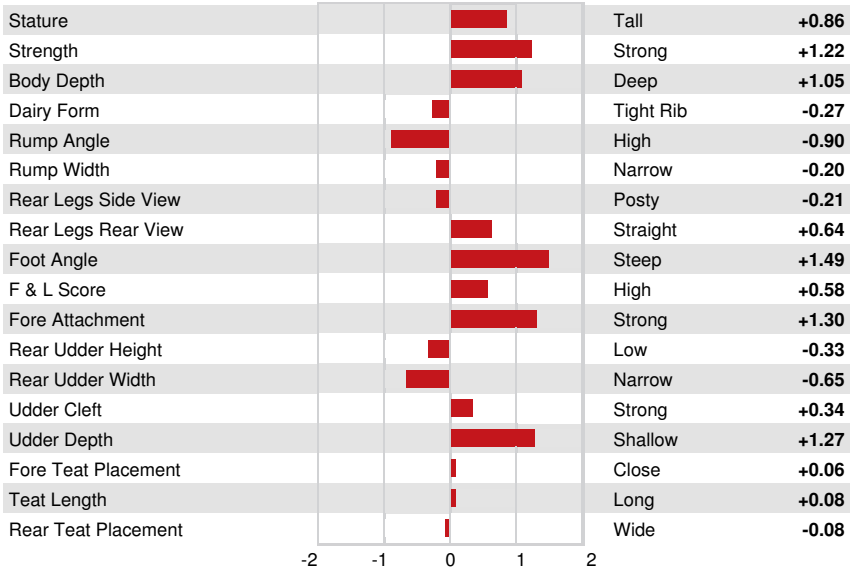

SANDY-VALLEY BL PARADISE
GRANDDAM