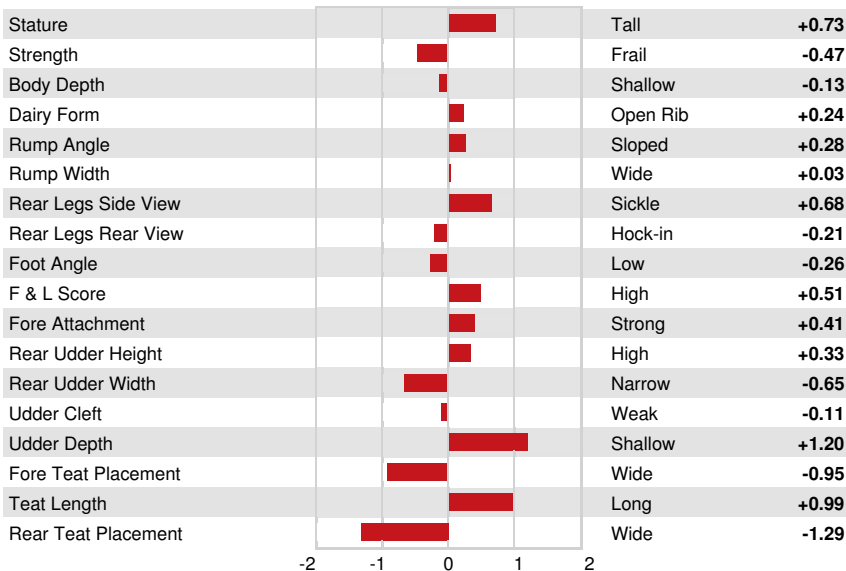

CONFORMATION G Herds G Dtrs 81% Rel HAUSA-G / 04-26

PTAT	0.25	Body Composite	-0.29
Udder Composite	-0.06	Dairy Composite	-0.54
Feet & Legs Composite	0.16		

PROGENESIS MODESTY MOON

DAM