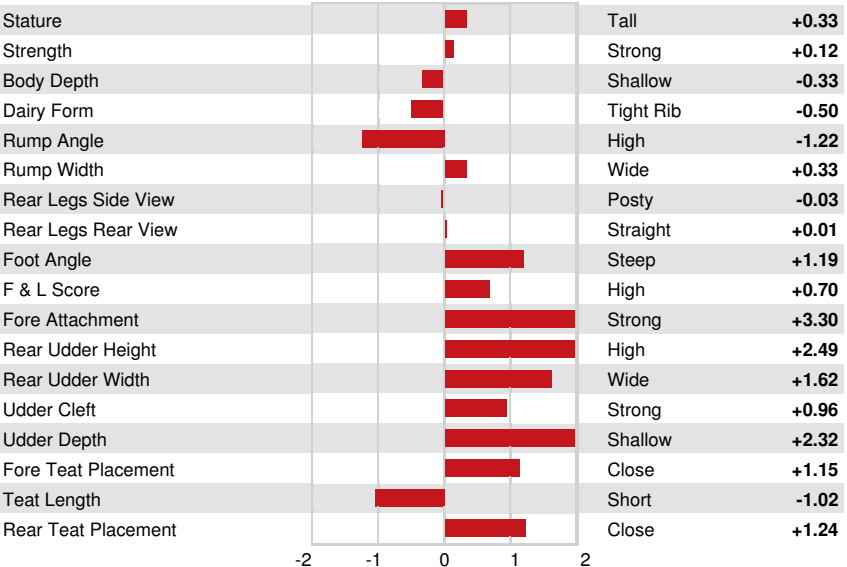

CONFORMATION G Herds G Dtrs 81% Rel HAUSA-G / 08-24

PTAT 1.59	Body Composite 0.43
Udder Composite 2.22	Dairy Composite -0.86
Feet & Legs Composite 0.55	

OCD LEGENDARY RAE
DAM