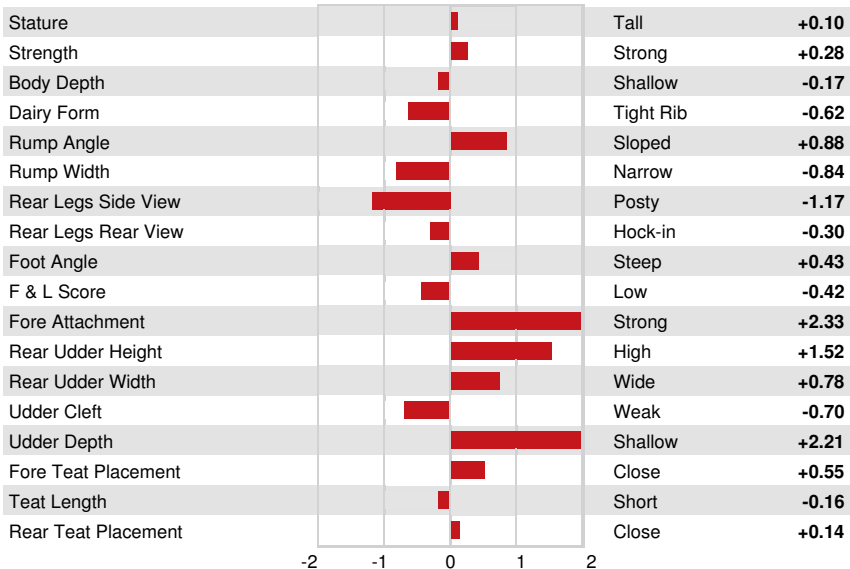

Reg. #: HOCANM13127784 aAa: 234156 DMS: 345,135
 Born: 11/05/2018 Kappa Casein: AB Beta Casein: A2A2

PRODUCTION 1084 Herds 3087 Dtrs 97% Rel MACE-G / 08-24

Milk lbs 1197	Fat lbs 57	Fat % +0.04	Protein lbs 35	Protein % -0.01
NM\$ 515	CM\$ 521	FM\$ 510	GM\$ 500	DWP\$ 325
Feed Efficiency 136	RFI 69	Feed Saved -123	Methane Efficiency 102	

Daughter Average (ME) Milk **26,511 lbs** Fat **1,127 lbs** Protein **871 lbs**

HEALTH & REPRODUCTION Immunity **93**

Productive Life	2.6	Calf Immunity	87
Somatic Cell Score	2.70	Cow Conception Rate	0.0
Daughter Pregnancy Rate	0.4	Heifer Conception Rate	-2.1
Livability	-1.9	Sire Calving Ease	1.5% 93% Rel
Heifer Livability	-0.1	Daughter Calving Ease	2.0% 91% Rel
Fertility Index	0.0	Sire Stillbirth	5.0%
		Daughter Stillbirth	5.1%

CONFORMATION 868 Herds 2034 Dtrs 93% Rel MACE / 08-24

PTAT	0.79	Body Composite	0.36
Udder Composite	1.46	Dairy Composite	-0.86
Feet & Legs Composite	-0.44		

GEN-I-BEQ SNOWMAN SUMMER
FOURTH DAM

GEN-I-BEQ BOLTON SECRETLY
FIFTH DAM