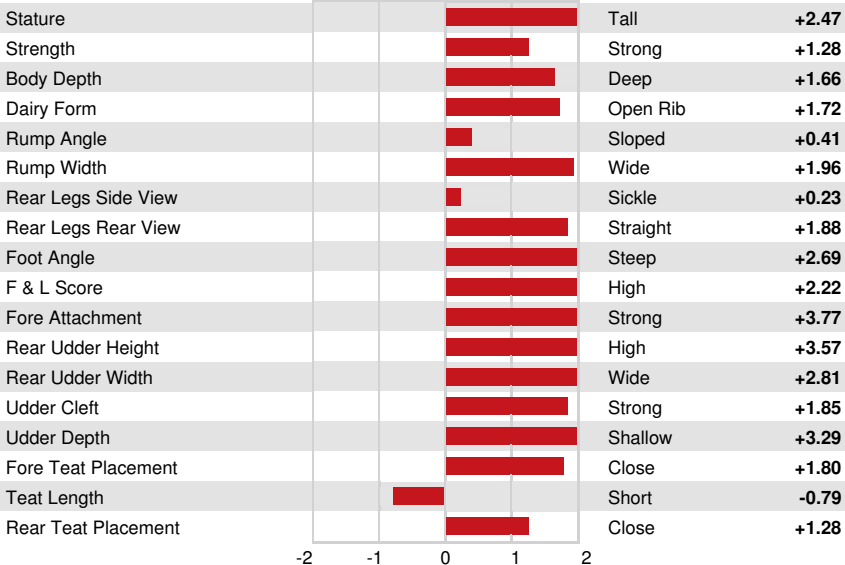

CONFORMATION 529 Herds 1118 Dtrs 96% Rel MACE / 08-24

PTAT	3.01	Body Composite	1.15
Udder Composite	2.72	Dairy Composite	1.57
Feet & Legs Composite	1.79		

RC-LC GOLDWYN ATM
FOURTH DAM