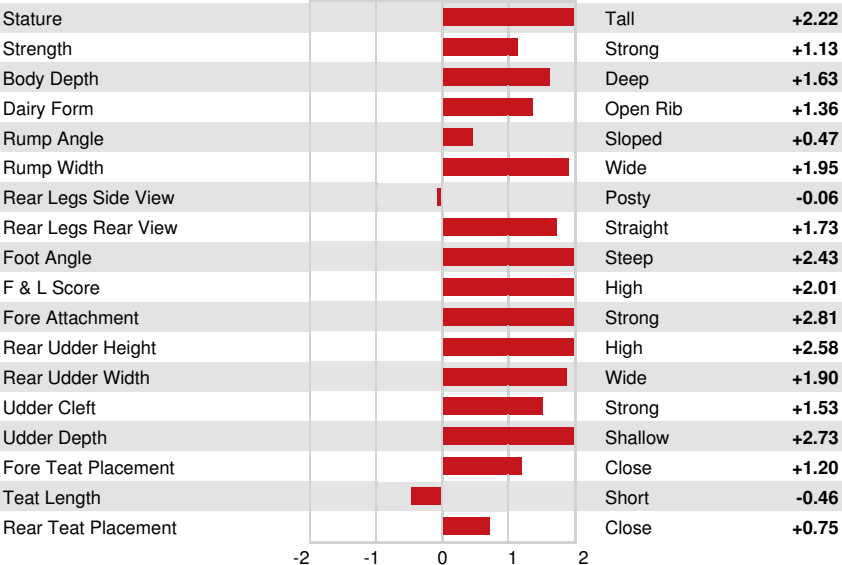

CONFORMATION 943 Herds 2426 Dtrs 97% Rel MACE / 12-25

PTAT	2.33	Body Composite	1.15
Udder Composite	1.96	Dairy Composite	1.28
Feet & Legs Composite	1.63		

EIXDALE PWRUP ALONGSIDE
DAUGHTER