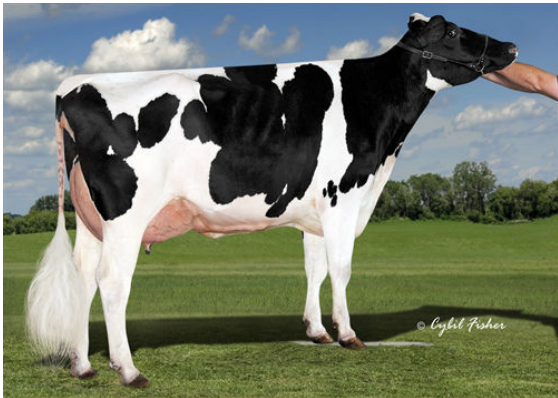

SANDY-VALLEY CHALLENGER
 COOKIECUTTER SUPR HAZAJO EX-90-4YR-USA
 UECKER SUPERSIRE JOSUPER
 COOKIECUTTER MN HAZELLE EX-92-2E-USA
 BACON-HILL MONTROSS
 COOKIECUTTER EPIC HAZEL EX-92-7YR-USA

COOKIECUTTER SUPR HAZAJO
DAM

PRODUCTION 64 Herds 409 Dtrs 97% Rel MACE-G / 08-24

Milk lbs 1948	Fat lbs 90	Fat % +0.06	Protein lbs 65	Protein % +0.01
NM\$ 948	CM\$ 958	FM\$ 906	GM\$ 935	DWP\$ 949
Feed Efficiency 261	RFI 19	Feed Saved 69	Methane Efficiency 103	