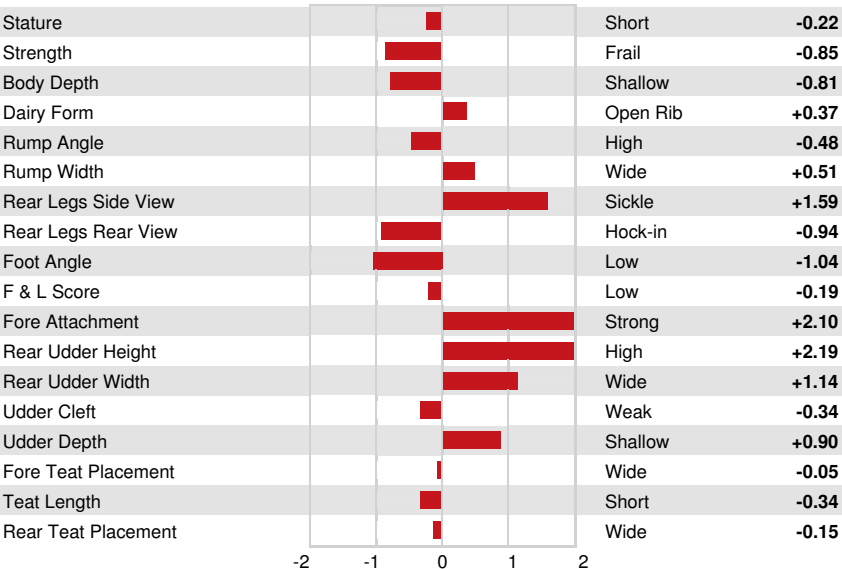

Reg. #: HOCANM13353595 aAa: 435216 DMS: 234,345
 Born: 02/26/2019 Kappa Casein: BB Beta Casein: A2A2

PRODUCTION 3 Herds 48 Dtrs 91% Rel CDCB-G / 12-24

Milk lbs 1122	Fat lbs 74	Fat % +0.12	Protein lbs 39	Protein % +0.01
NM\$ 791	CM\$ 799	FM\$ 758	GM\$ 798	DWP\$ 508
Feed Efficiency 198	RFI -16	Feed Saved 140	Methane Efficiency 102	

Daughter Average (ME) Milk **25,350 lbs** Fat **1,054 lbs** Protein **785 lbs**

HEALTH & REPRODUCTION Immunity **97**

Productive Life	4.3	Calf Immunity	94
Somatic Cell Score	2.76	Cow Conception Rate	2.2
Daughter Pregnancy Rate	1.3	Heifer Conception Rate	0.4
Livability	1.9	Sire Calving Ease	2.1% 74% Rel
Heifer Livability	-0.7	Daughter Calving Ease	2.0% 71% Rel
Fertility Index	1.5	Sire Stillbirth	6.1%
		Daughter Stillbirth	5.0%

CONFORMATION 3 Herds 37 Dtrs 86% Rel HAUSA-G / 12-24

PTAT	0.78	Body Composite	-0.81
Udder Composite	1.42	Dairy Composite	-0.71
Feet & Legs Composite	-0.43		

PROGENESIS SUPER BEAST
DAM

PROGENESIS DENVER BETSY
GRANDDAM