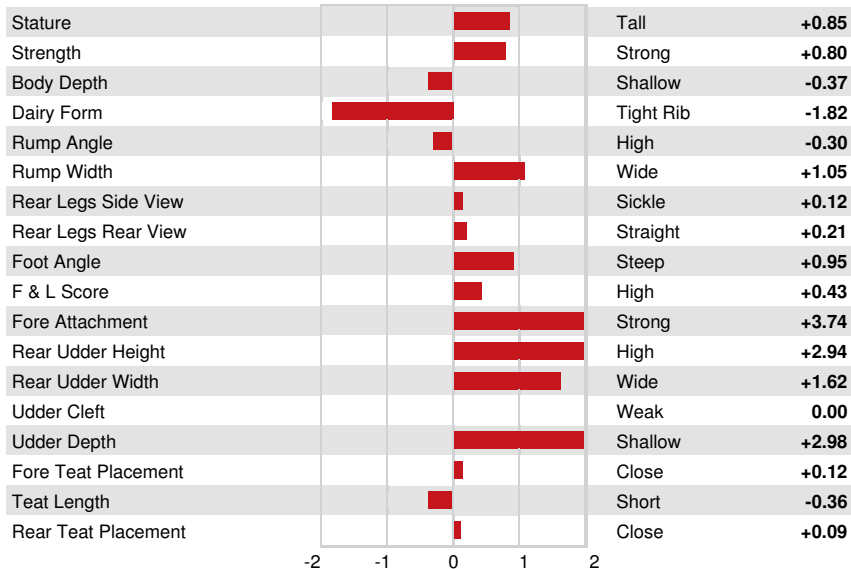

CONFORMATION 32 Herds 139 Dtrs 93% Rel MACE / 12-24

PTAT	1.33	Body Composite	1.78
Udder Composite	2.32	Dairy Composite	-1.68
Feet & Legs Composite	0.25		

SIEMERS GRT PARINI 28262
DAM