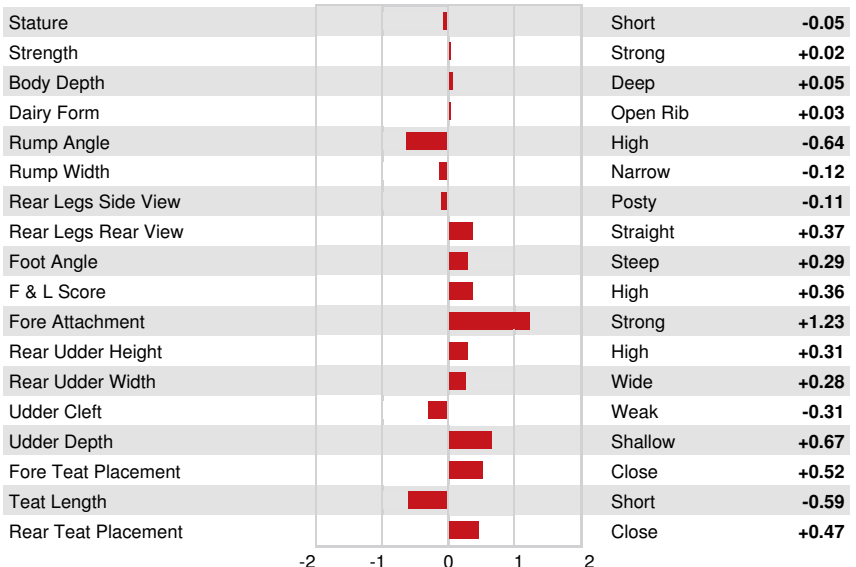

SYNERGY RUBICON PERFECT
GRANDDAM