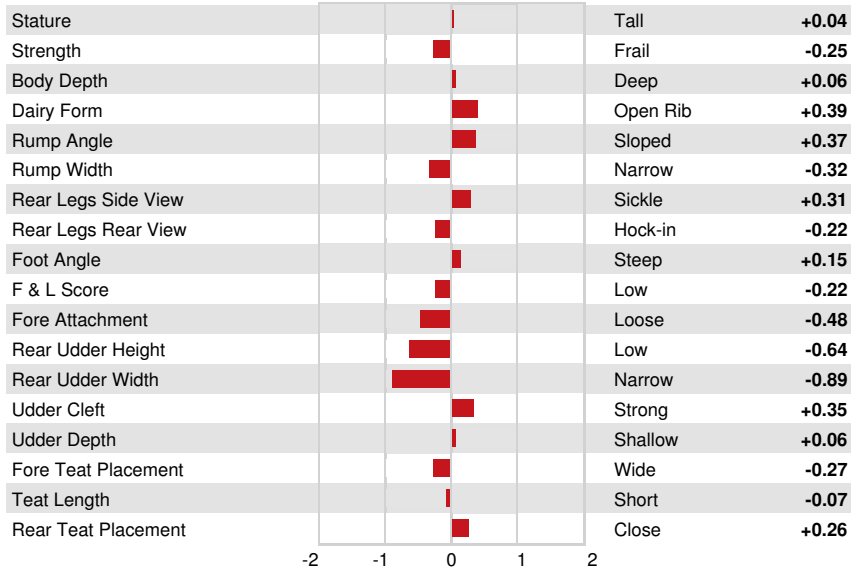

CONFORMATION G Herds G Dtrs 82% Rel MACE / 04-25

PTAT	-0.17	Body Composite	-0.40
Udder Composite	-0.42	Dairy Composite	-0.29
Feet & Legs Composite	-0.23		

BOMAZ DELTA 6790
DAM