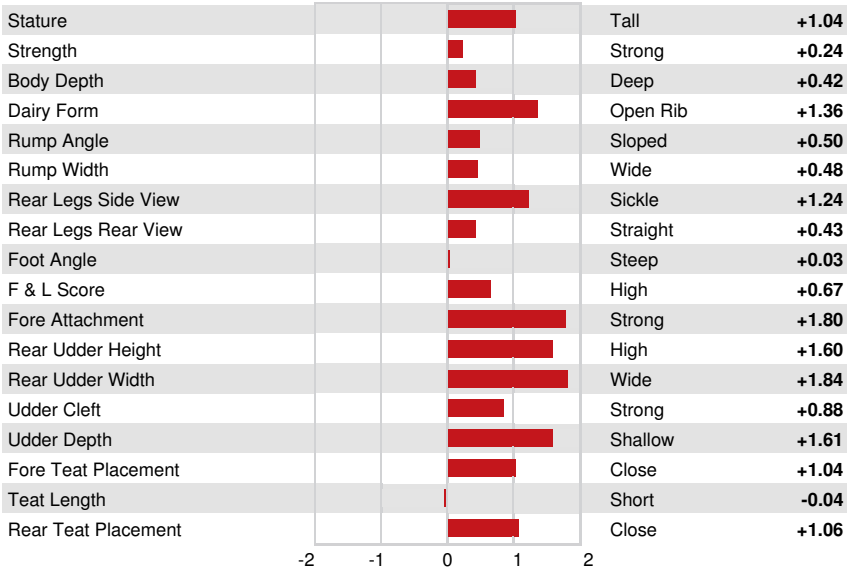

CONFORMATION G Herds G Dtrs 80% Rel HAUSA-G / 08-24

PTAT	1.62	Body Composite	-0.11
Udder Composite	1.48	Dairy Composite	0.66
Feet & Legs Composite	0.36		

SANDY-VALLEY ROBUST RUBY
FIFTH DAM