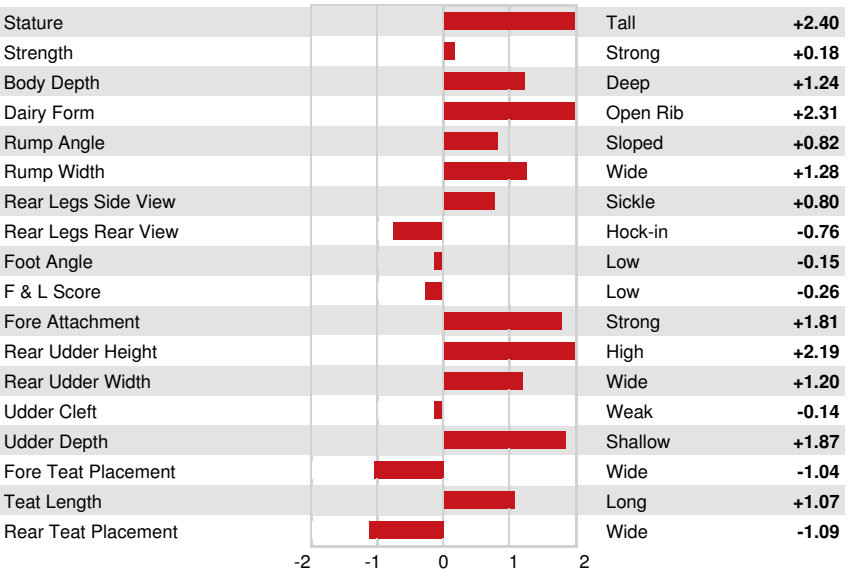

CONFORMATION 353 Herds 921 Dtrs 92% Rel MACE / 04-26

PTAT	1.36	Body Composite	-0.09
Udder Composite	0.87	Dairy Composite	1.20
Feet & Legs Composite	-0.96		

PROGENESIS FABULOUS PECAN
DAM