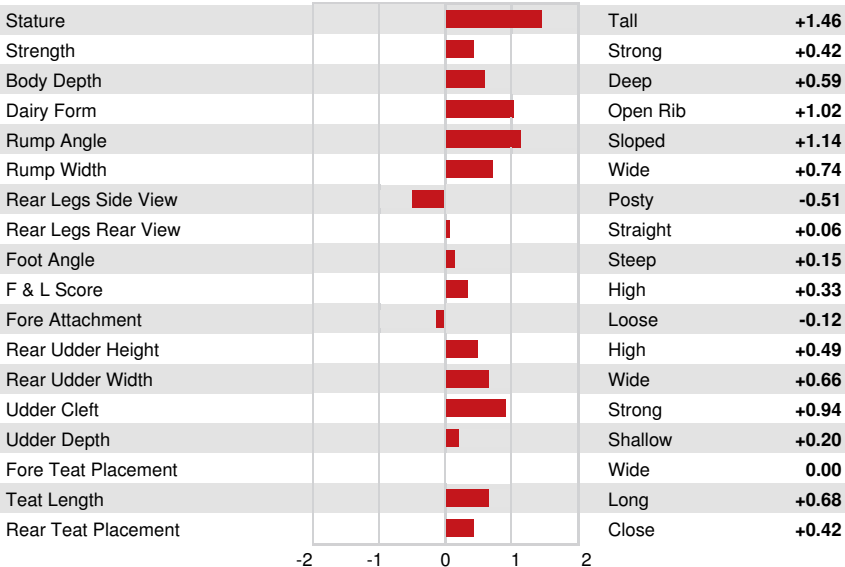

CONFORMATION G Herds G Dtrs 80% Rel MACE / 12-25

PTAT	0.53	Body Composite	0.33
Udder Composite	0.03	Dairy Composite	0.53
Feet & Legs Composite	-0.06		

SYNERGY RUBICON PERFECT
THIRD DAM