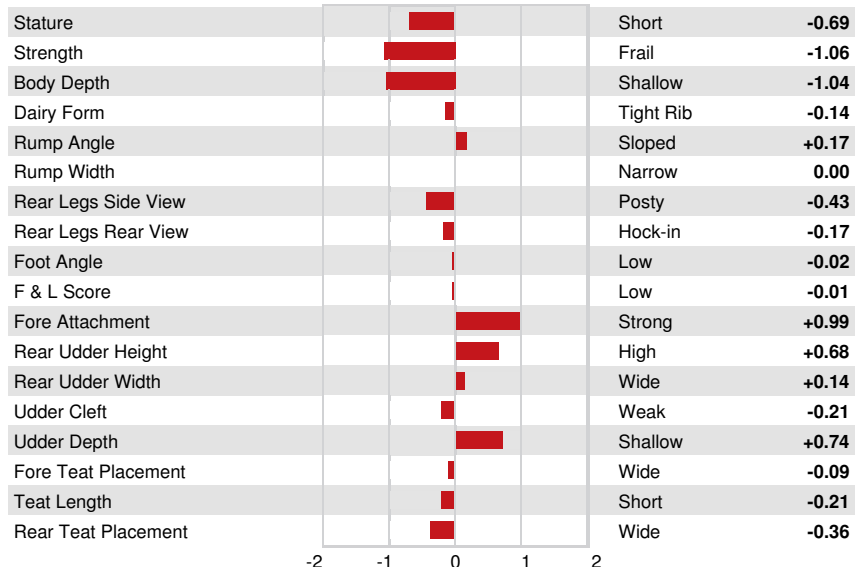

CONFORMATION 9 Herds 49 Dtrs 88% Rel MACE / 04-26

PTAT	0.10	Body Composite	-0.94
Udder Composite	0.67	Dairy Composite	-1.25
Feet & Legs Composite	0.10		

PROGENESIS ENFORCER PAT
FIFTH DAM