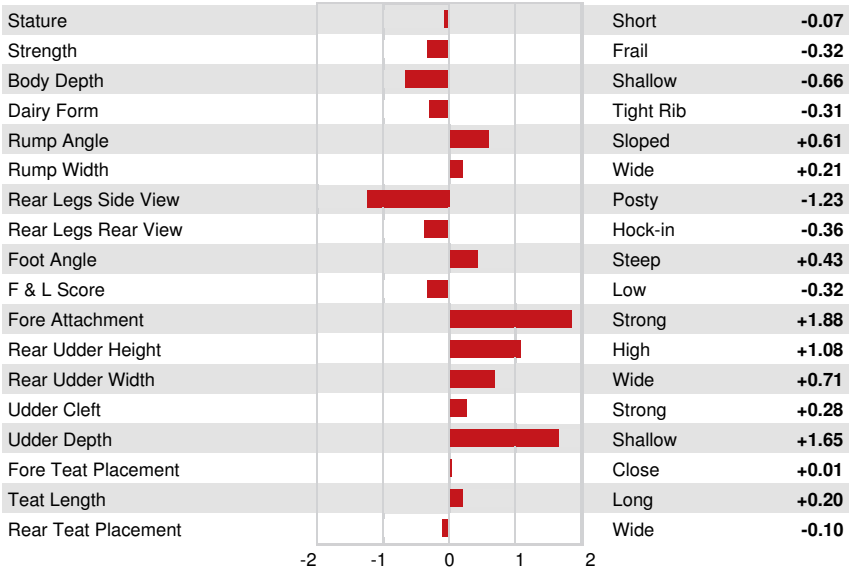

CONFORMATION G Herds G Dtrs 80% Rel HAUSA-G / 04-25

PTAT	0.52	Body Composite	-0.12
Udder Composite	1.20	Dairy Composite	-1.00
Feet & Legs Composite	-0.33		

PROGENESIS ENFORCER PAT
FIFTH DAM