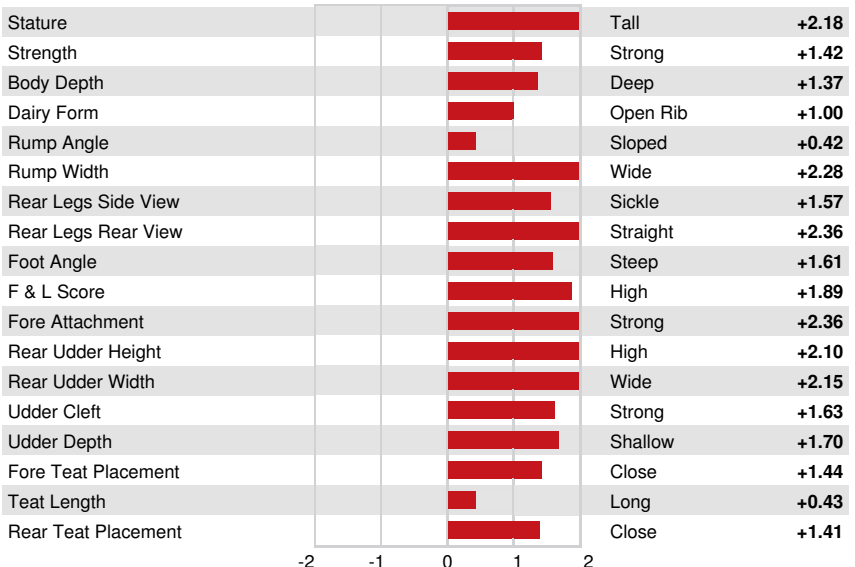

CONFORMATION G Herds G Dtrs 81% Rel HAUSA-G / 04-26

PTAT	2.44	Body Composite	1.55
Udder Composite	1.60	Dairy Composite	1.07
Feet & Legs Composite	1.59		

FEPRO PERFECT LINDOR
DAM