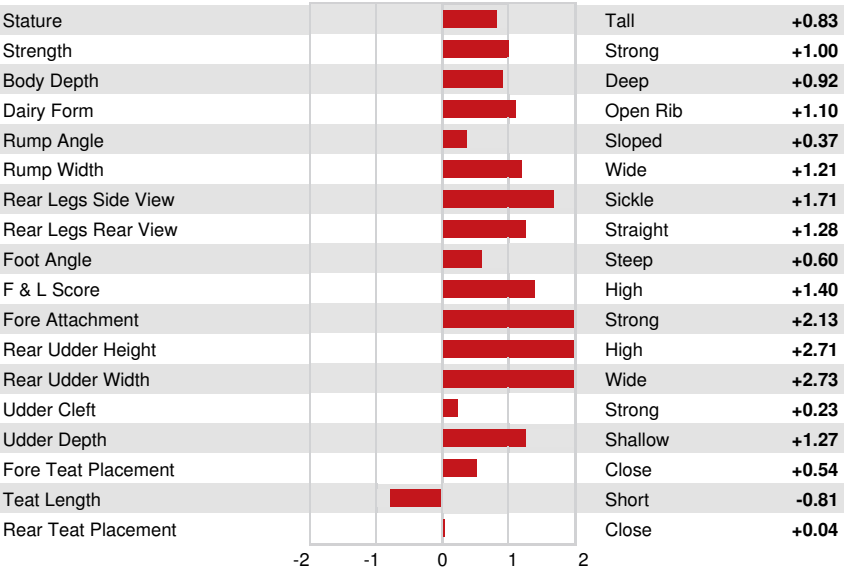

CONFORMATION G Herds G Dtrs 82% Rel HAUSA-G / 04-26

PTAT	2.17	Body Composite	0.67
Udder Composite	1.82	Dairy Composite	1.04
Feet & Legs Composite	1.19		

AOT DELUXE HI-LIGHTED
DAM