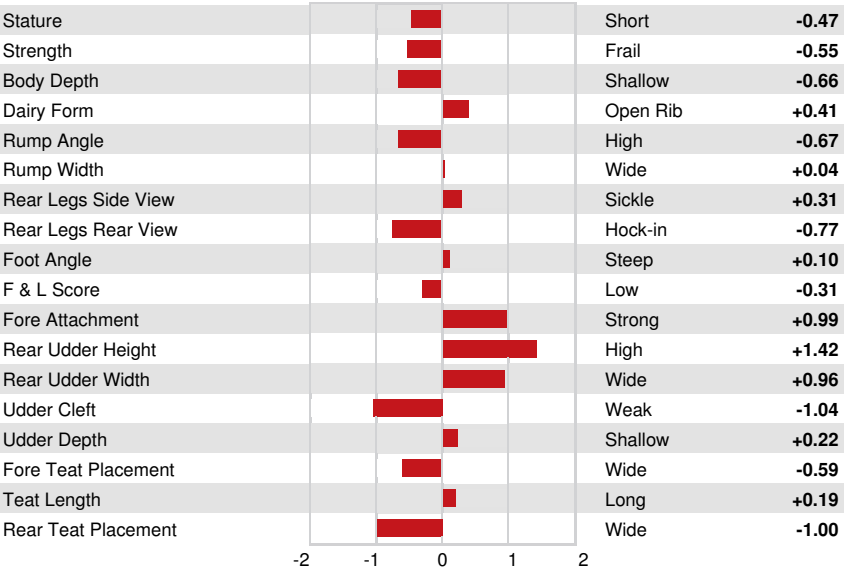

**HEALTH & REPRODUCTION**

**Immunity 113**

Productive Life	5.0	Calf Immunity	105
Somatic Cell Score	2.55	Cow Conception Rate	1.3
Daughter Pregnancy Rate	-0.4	Heifer Conception Rate	2.1
Livability	0.2	Sire Calving Ease	1.3% 63% Rel
Heifer Livability	0.6	Daughter Calving Ease	2.0% 58% Rel
Fertility Index	1.0	Sire Stillbirth	3.3%
		Daughter Stillbirth	3.5%

**CONFORMATION**

G Herds G Dtrs 78% Rel HAUSA-G / 04-26

PTAT	0.45	Body Composite	-0.74
Udder Composite	0.74	Dairy Composite	-0.56
Feet & Legs Composite	-0.32		

PROGENESIS GAMEDAY TITANIA  
 GRANDDAM

PROGENESIS GAMEDAY TITANIA  
 GRANDDAM

PROGENESIS POSITIVE TRILLIUM  
 FOURTH DAM