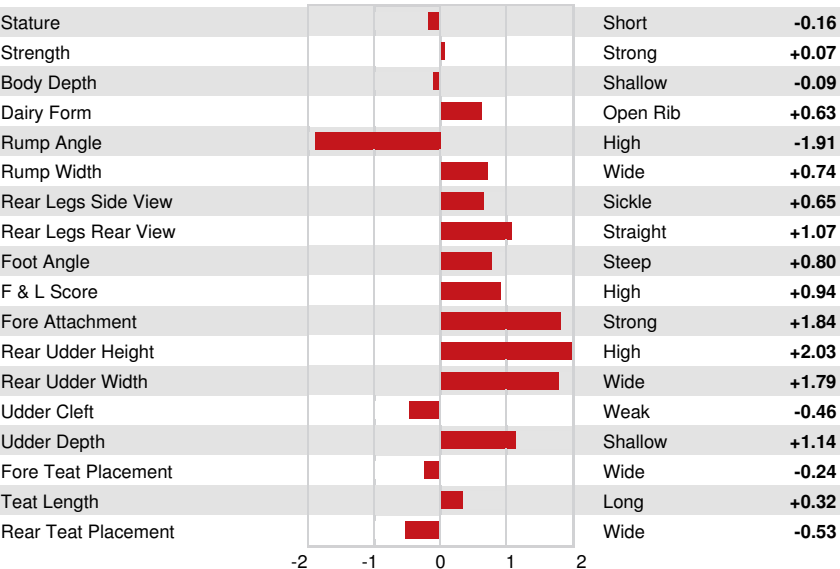

CONFORMATION G Herds G Dtrs 78% Rel HAUSA-G / 04-26

PTAT	1.51	Body Composite	-0.16
Udder Composite	1.48	Dairy Composite	0.04
Feet & Legs Composite	1.06