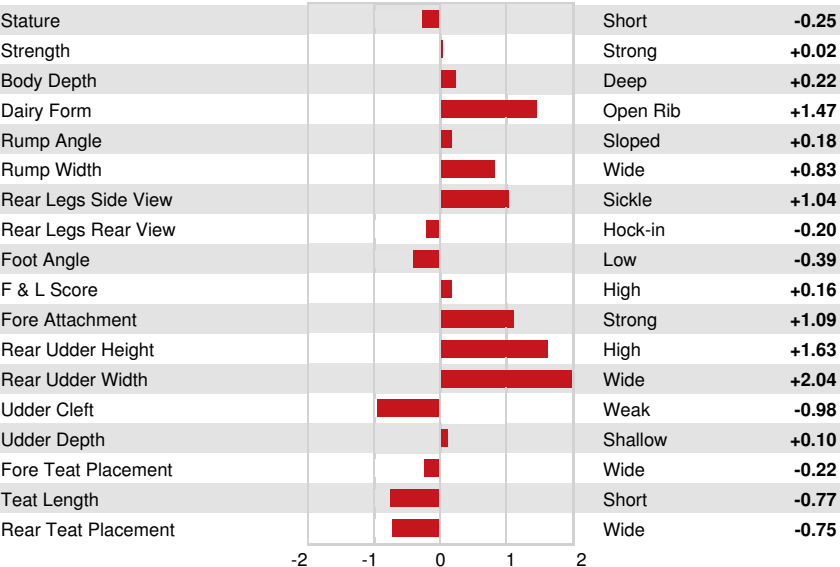

CONFORMATION G Herds G Dtrs 78% Rel HAUSA-G / 04-26

PTAT	1.13	Body Composite	-0.58
Udder Composite	0.98	Dairy Composite	0.53
Feet & Legs Composite	0.09		

SANDY-VALLEY BORN2BOOGIE
GRANDDAM