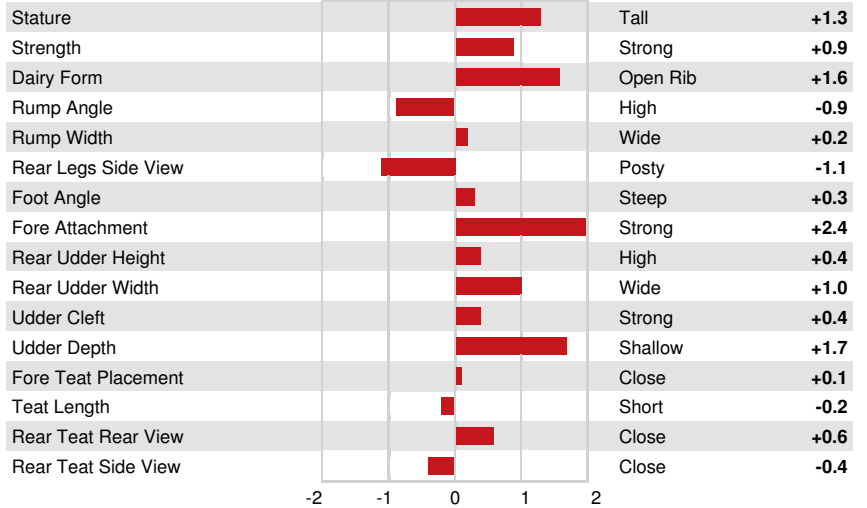

CONFORMATION 300 Herds 737 Dtrs 89% Rel MACE-G / 12-24

PTAT	1.9
Jersey Udder Index	19.3

LONE PINE JORDAN BOOSTER
DAUGHTER