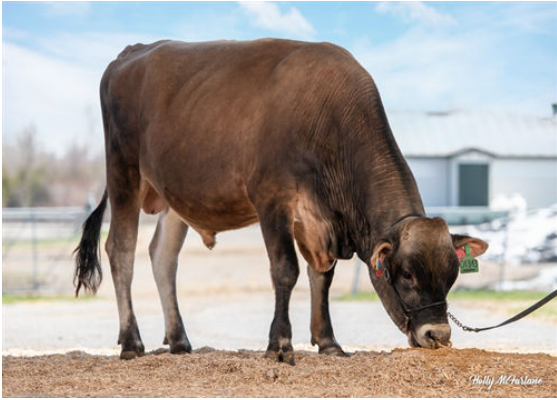

JX VIERRA SINATRA {4}  
 JX LUCKY HILL WHISKEY {6} DES-78%-4YR-USA  
 PROGENESIS DANCER  
 JX LUCKY HILL TARHEEL WEMBERLY {5} VG-84%-6YR-USA  
 JX FARIA BROTHERS TARHEEL {4}  
 LUCKY HILL BALLISTIC WINNIE VG-85%-3YR-USA

JX LUCKY HILL WHISKEY {6}  
DAM

LUCKY HILL JOKER WABORITA  
FOURTH DAM

LUCKY HILL JOKER WABORITA  
FOURTH DAM

**GJPI 105** BBR 100 JH1F JNSF

Reg. #: JE840M3209774710 aAa: 423615 DMS: 234,246  
 Born: 01/10/2021 Kappa Casein: AB Beta Casein: A2A2