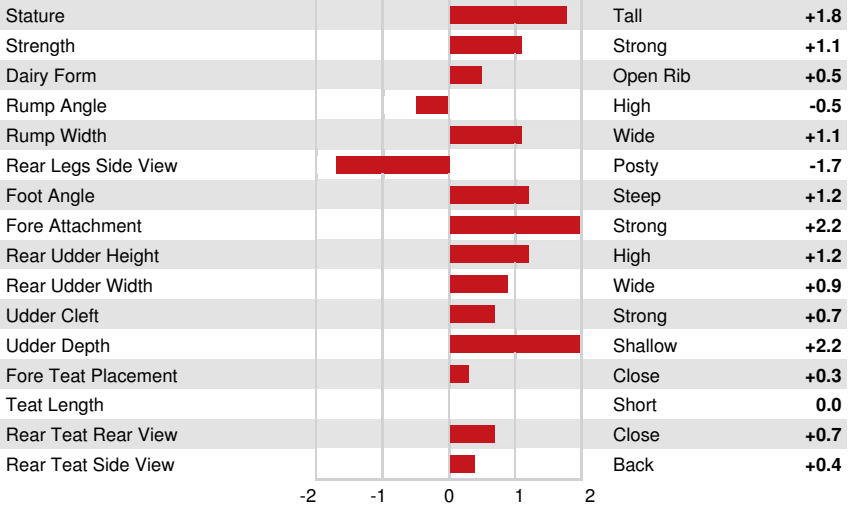

DULET GOLDORAK
 DULET BOOMERANG SALLY VG-87-2YR-CAN
 DULET BOOMERANG
 DULET CHIEF SUNDAY EX-91-4YR-CAN
 JX RIVER VALLEY CHIEF {6}
 DULET DISCO SUNSET VG-86-3YR-CAN 3*

GJPI 36			BBR 100 JH1F JNSF	
Reg. #: JECANM121536307	aAa: 243615	DMS: 246,234		
Born: 08/12/2024	Kappa Casein: BB	Beta Casein: A2A2		
PRODUCTION		G Herds	G Dtrs	75% Rel
Milk lbs	Fat lbs	Fat %	Protein lbs	Protein %
-786	1	+0.22	-9	+0.11
NM\$ -168	CM\$ -147	FM\$ -217	GM\$ -229	DWP\$ 26
				CDCB-G / 04-26

HEALTH & REPRODUCTION			Immunity 98	
Productive Life	0.1	Calf Immunity	98	
Somatic Cell Score	3.00	Cow Conception Rate	-2.2	
Daughter Pregnancy Rate	-1.7	Heifer Conception Rate	-1.1	
Livability	-1.4			
Heifer Livability	-0.5			

CONFORMATION		G Herds	G Dtrs	78% Rel
PTAT	1.6			
Jersey Udder Index	22.7			
AJCA-G / 04-26				

DULET BOOMERANG SALLY
DAM

DULET BOOMERANG SALLY
DAM