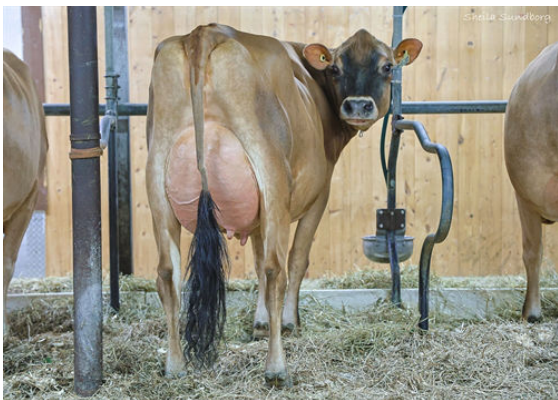

DULET BOOMERANG SALLY
DAM