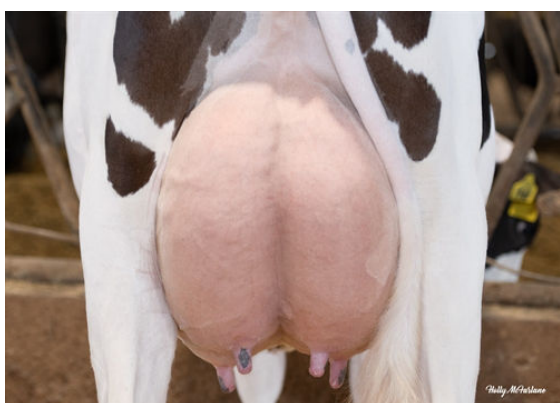

SANDY-VALLEY BORN2BOOGIE
GRANDDAM

SANDY-VALLEY BORN2BOOGIE
GRANDDAM

BEYOND HI-LEVEL
BEYOND DOMINANCE BOOGIENIGHTS GP-83-2YR-CAN
SDG-PH DELUX DOMINANCE
SANDY-VALLEY BORN2BOOGIE VG-86-3YR-CAN
RMD-DOTTERER SSI GAMEDAY
SANDY-VALLEY BOOTSCOOT GP-83-2YR-USA