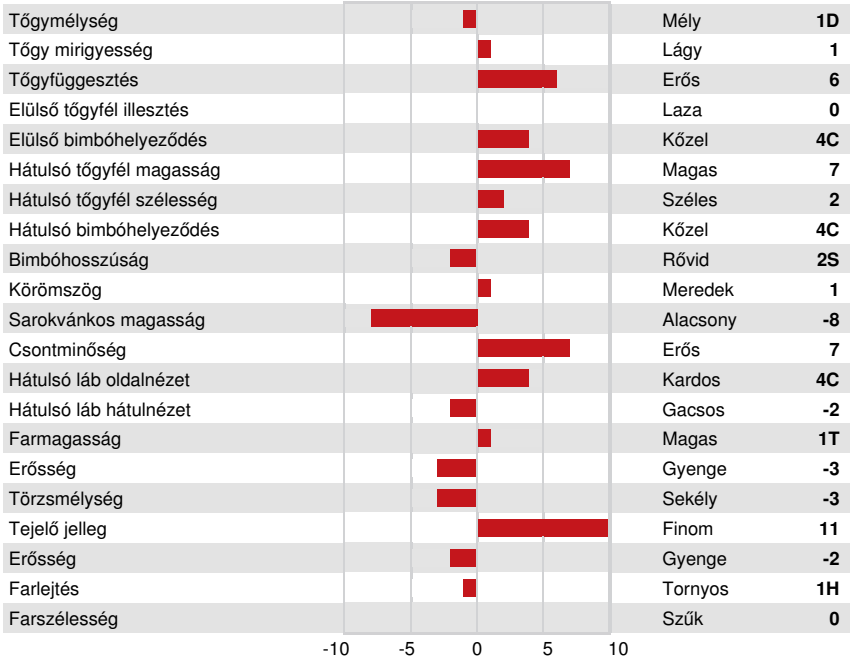

RIVER VALLEY MAC MARGIN
VIERRA JASMINE VG-85%-2YR-USA
KASH-IN SUGAR DADDY
JX LUCKY HILL WILDFLOWER {6} EX-90%-5YR-USA
JX AHLEM HARRIS BALTAZAR {5}
LUCKY HILL BALLISTIC WINNIE VG-85%-3YR-USA

GPA LPI +1803 PRO$ 1817 JH1F JNSF

Azon. #: JE840M3252891488 aAa: 342516 DMS: 561,126
Születés: 04/10/2023 Kappa-kazein: BB Béta-kazein: A2A2

TERMELÉS		G Tenyészet	G Lány	65% Megbh.	GPA 26*APR				
Tej kg	1051	Zsír kg	66	Zsír %	+0.17	Fehérje kg	47	Fehérje %	+0.08
Fejési sebesség	101	Fejhetőség	98						

MENEZSMENT TULAJDONSÁGOK		Immunitás	91
Hasznos élettartam	101	Borjú immunitás	96
Szomatikus sejttség	96	Ellési képesség	101
Lány fertilitás	98	Lány Ellési Képesség	103
Testkapacitási Mutató	95	Anyagcsere-betegség ellenállóképesség	99
Mastitis Ellenállási Képesség	96		
Laktációs Perzisztencia	99		

KÜLLEM		G Tenyészet	G Lány	52% Megbh.	GPA 26*APR	
Küllem	3	Tejelő erősség	2			
Tőgy	4	Far	-2			
Láb-lábvég	-2					

JX LUCKY HILL WILDFLOWER {6}
GRANDDAM