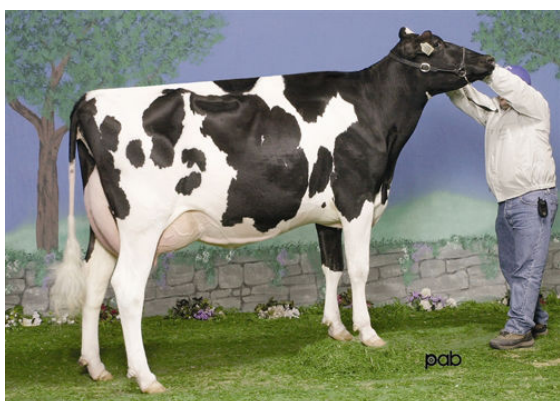

GILLETTE M O M DREAM ON
DAM

GILLETTE BLITZ 2ND WIND
THIRD DAM