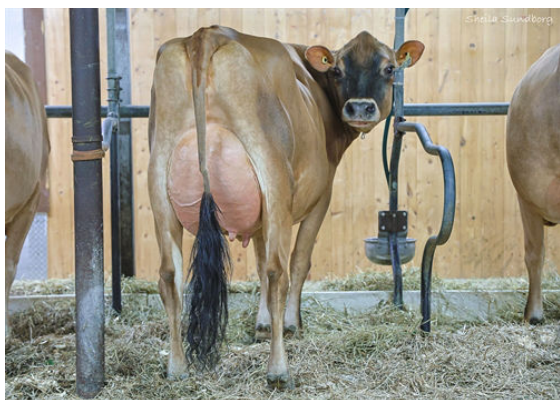

DULET GOLDORAK
 DULET BOOMERANG SALLY VG-87-2YR-CAN
 DULET BOOMERANG
 DULET CHIEF SUNDAY EX-91-4YR-CAN
 JX RIVER VALLEY CHIEF {6}
 DULET DISCO SUNSET VG-86-3YR-CAN 3*

DULET BOOMERANG SALLY
 DAM

DULET BOOMERANG SALLY
 DAM