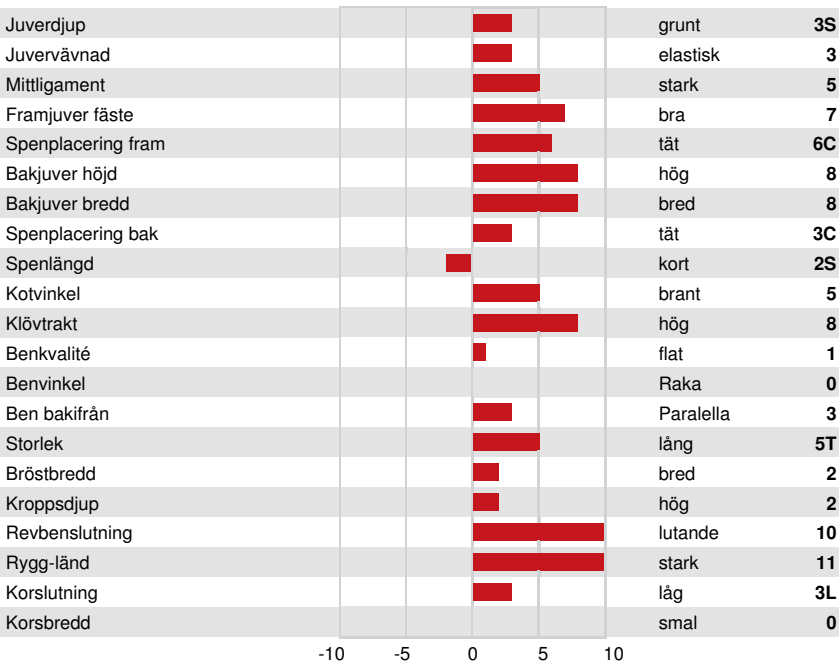

WALNUTLAWN RANGER BRANDY
DAM